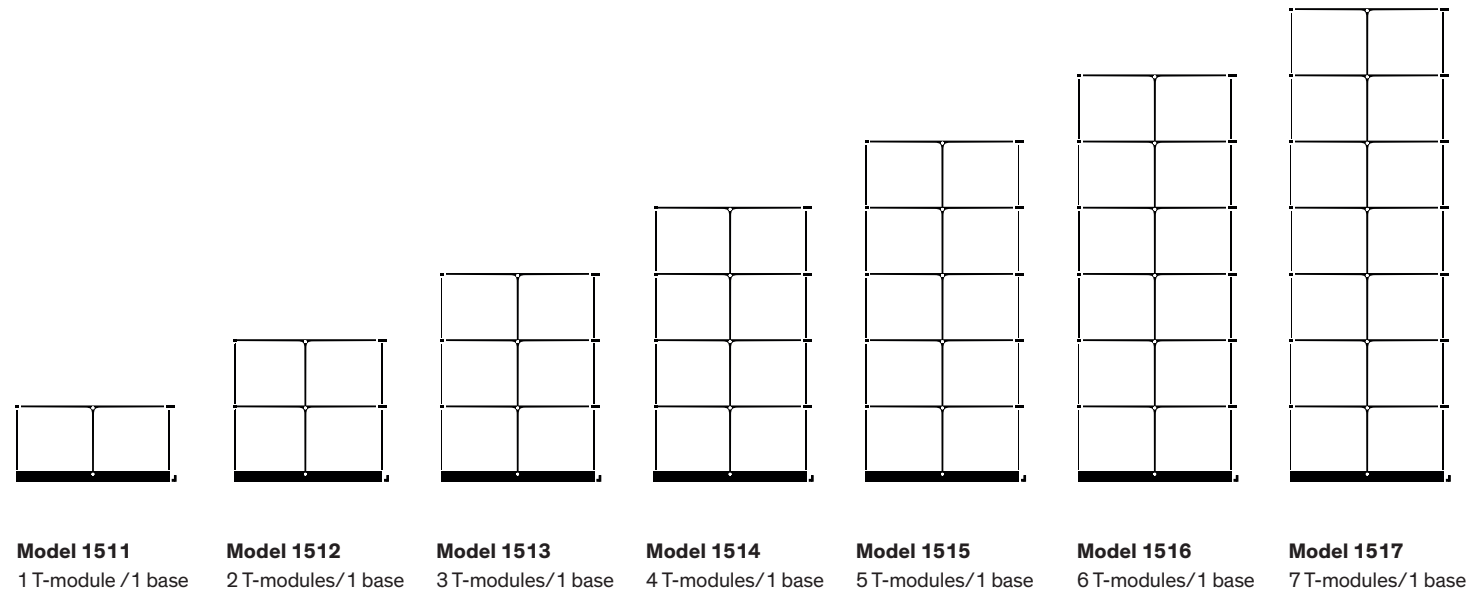

Note

POISE START: start module with right-side connector and two steel wires.

Model	Dimensions (cm)	Black / white
1511	D 35 × L 81 × H 41.5	314
1512	D 35 × L 81 × H 76.5	488
1513	D 35 × L 81 × H 111.5	658
1514	D 35 × L 81 × H 146.5	845
1515	D 35 × L 81 × H 181.5	1,022
1516	D 35 × L 81 × H 216.5	1,178
1517	D 35 × L 81 × H 251.5	1,367