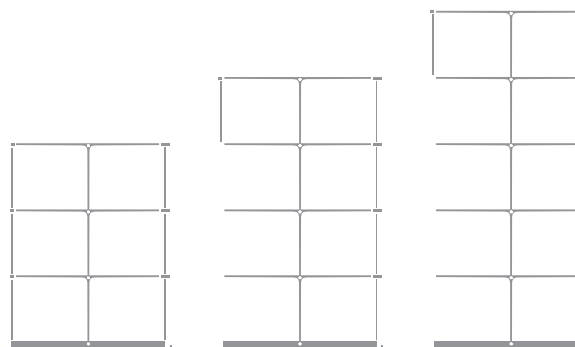

POISE®

POISE® Configuration 1 & 2*

POISE® Shelving system

POISE EXAMPLE / 1,886 EURO

H: 111.5 CM / L: 243 CM

HOW TO COMBINE

START MODULES
NO 1513

CONNECTOR MODULES
NO 1523

END MODULES
NO 1533

TOP VIEW

ELEMENTS SEEN
FROM ABOVE

POISE EXAMPLE / 2,417 EURO

H: 181.5 CM / L: 243 CM

HOW TO COMBINE

START MODULES
NO 1513

CONNECTOR MODULES
NO 1524

END MODULES
NO 1535

TOP VIEW

ELEMENTS SEEN
FROM ABOVE

POISE® Configuration 3 & 4 *

POISE® Shelving system

POISE EXAMPLE / 2,878 EURO

H: 181.5 CM / L: 243 CM

HOW TO COMBINE