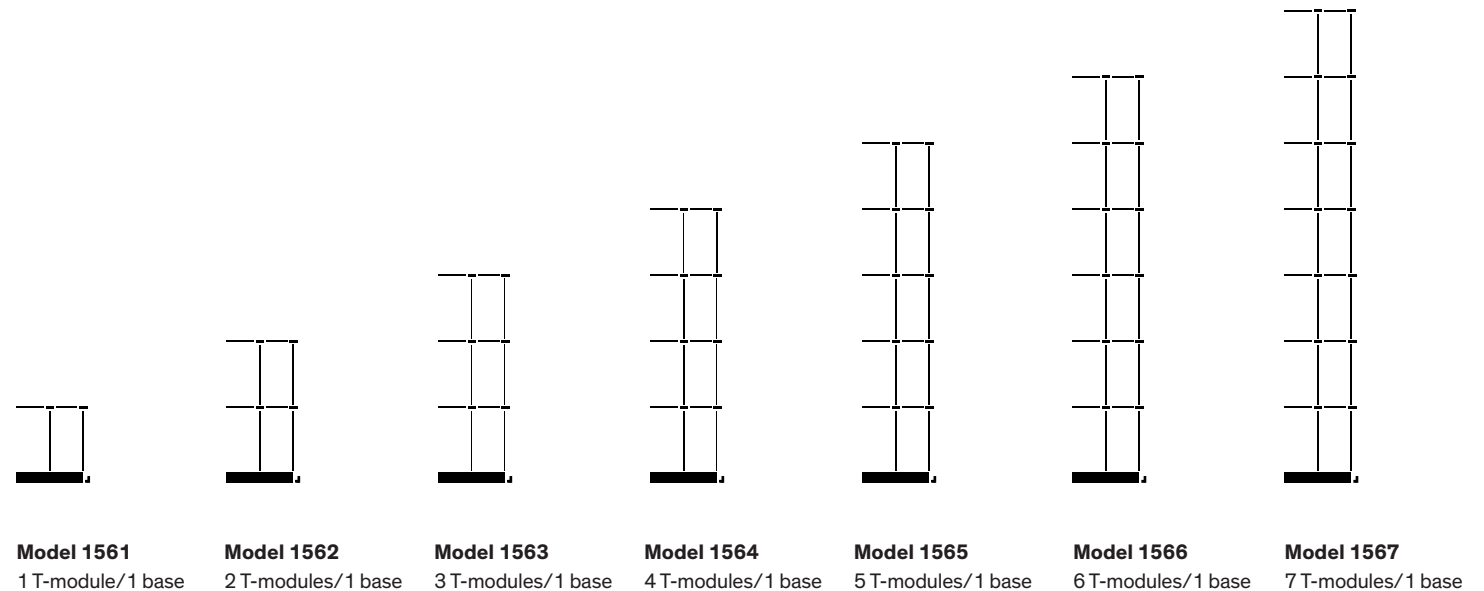

Note

POISE CORNER X: corner module X-shape with three connector steel wires.

Model	Dimensions (cm)	Black / white
1561	D 35 × L 35 × H 41.5	250
1562	D 35 × L 35 × H 76.5	363
1563	D 35 × L 35 × H 111.5	483
1564	D 35 × L 35 × H 146.5	603
1565	D 35 × L 35 × H 181.5	710
1566	D 35 × L 35 × H 216.5	832
1567	D 35 × L 35 × H 251.5	955