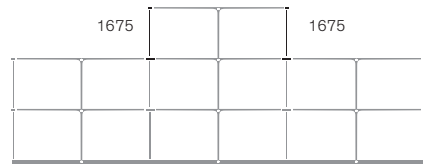

BANNER MOUNTINGS 1285

4 brackets, 2 steel profiles, Ø12 mm

1 set 63

- Model** All modules (except corner and single modules)
- Material** Steel profiles, zinc brackets

BANNER SIZES

Engelbrechts does not offer print services

1 module	38.5 cm
2 modules	73.5 cm
3 modules	108.5 cm
4 modules	143.5 cm
5 modules	178.5 cm
6 modules	213.5 cm
7 modules	248.5 cm

Note Above measurements are with +/- 10 mm tolerance pending on type of media. Consult your banner supplier prior to ordering.