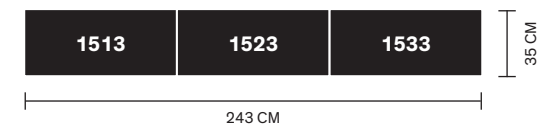

POISE®

POISE® Configuration 1 & 2*

POISE® Shelving system

POISE EXAMPLE / 1,886 EURO

H: 111.5 CM / L: 243 CM

HOW TO COMBINE

START MODULES
NO 1513

CONNECTOR MODULES
NO 1523

END MODULES
NO 1533

TOP VIEW

ELEMENTS SEEN
FROM ABOVE

POISE EXAMPLE / 2,417 EURO

H: 181.5 CM / L: 243 CM

HOW TO COMBINE

START MODULES
NO 1513

CONNECTOR MODULES
NO 1524

END MODULES
NO 1535

TOP VIEW

ELEMENTS SEEN
FROM ABOVE

POISE® Configuration 3 & 4 *

POISE® Shelving system

POISE EXAMPLE / 2,878 EURO

H: 181.5 CM / L: 243 CM

HOW TO COMBINE