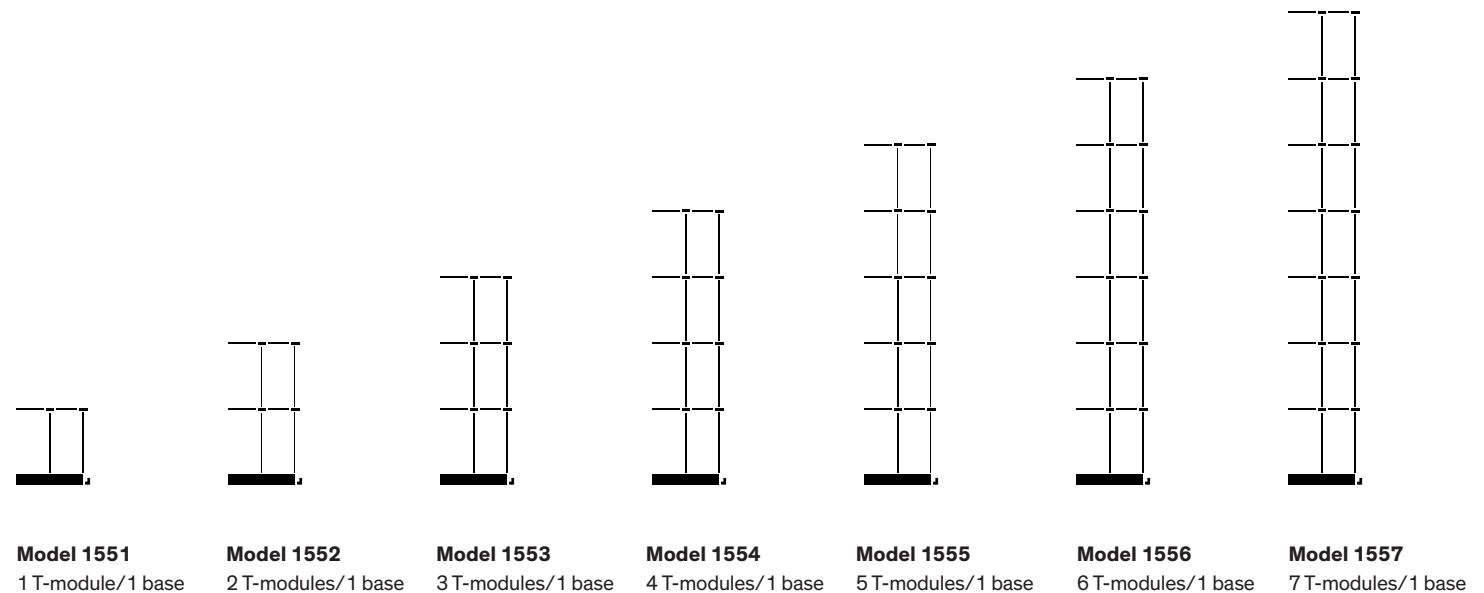

POISE® Corner T

POISE® Shelving system

Frame

ABS composite material in black or white with steel wires and mountings in die-cast sandblasted zinc.

Configuration

See drawing

On request

Other colours
Wall mountings
Cross brace (for free standing units)

Note

POISE CORNER T: corner module T-shape with two connector steel wires and two end steel wire

Model	Dimensions (cm)	Black / white
1551	D 35 × L 35,6 × H 41.5	252
1552	D 35 × L 35,6 × H 76.5	367
1553	D 35 × L 35,6 × H 111.5	477
1554	D 35 × L 35,6 × H 146.5	597
1555	D 35 × L 35,6 × H 181.5	710
1556	D 35 × L 35,6 × H 216.5	828
1557	D 35 × L 35,6 × H 251.5	950