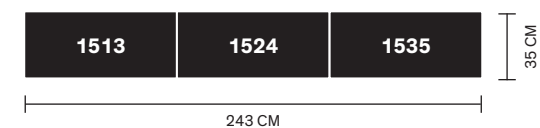

POISE®

POISE® Configuration 1 & 2*

POISE® Shelving system

POISE EXAMPLE / 1,886 EURO

H: 111.5 CM / L: 243 CM

HOW TO COMBINE

START MODULES
NO 1513

CONNECTOR MODULES
NO 1523

END MODULES
NO 1533

TOP VIEW

ELEMENTS SEEN
FROM ABOVE

POISE EXAMPLE / 2,417 EURO

H: 181.5 CM / L: 243 CM

HOW TO COMBINE

START MODULES
NO 1513

CONNECTOR MODULES
NO 1524

END MODULES
NO 1535

TOP VIEW

ELEMENTS SEEN
FROM ABOVE

POISE® Configuration 3 & 4 *

POISE® Shelving system

POISE EXAMPLE / 2,878 EURO

H: 181.5 CM / L: 243 CM

HOW TO COMBINE