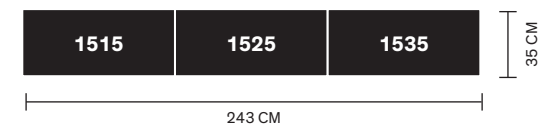

END MODULES
NO 1535

TOP VIEW

ELEMENTS SEEN
FROM ABOVE

POISE® Configuration 3 & 4 *

POISE® Shelving system

POISE EXAMPLE / 2,878 EURO

H: 181.5 CM / L: 243 CM

HOW TO COMBINE

START MODULES
NO 1515

CONNECTOR MODULES
NO 1525

END MODULES
NO 1535

TOP VIEW

ELEMENTS SEEN
FROM ABOVE

POISE EXAMPLE / 3,343 EURO

H: 216.5 CM / L: 243 CM

HOW TO COMBINE

START MODULES
NO 1516

CONNECTOR MODULES
NO 1526

END MODULES
NO 1536

TOP VIEW

ELEMENTS SEEN
FROM ABOVE

POISE® Configuration 5 & 6

POISE® Shelving system

POISE EXAMPLE / 4,526 EURO