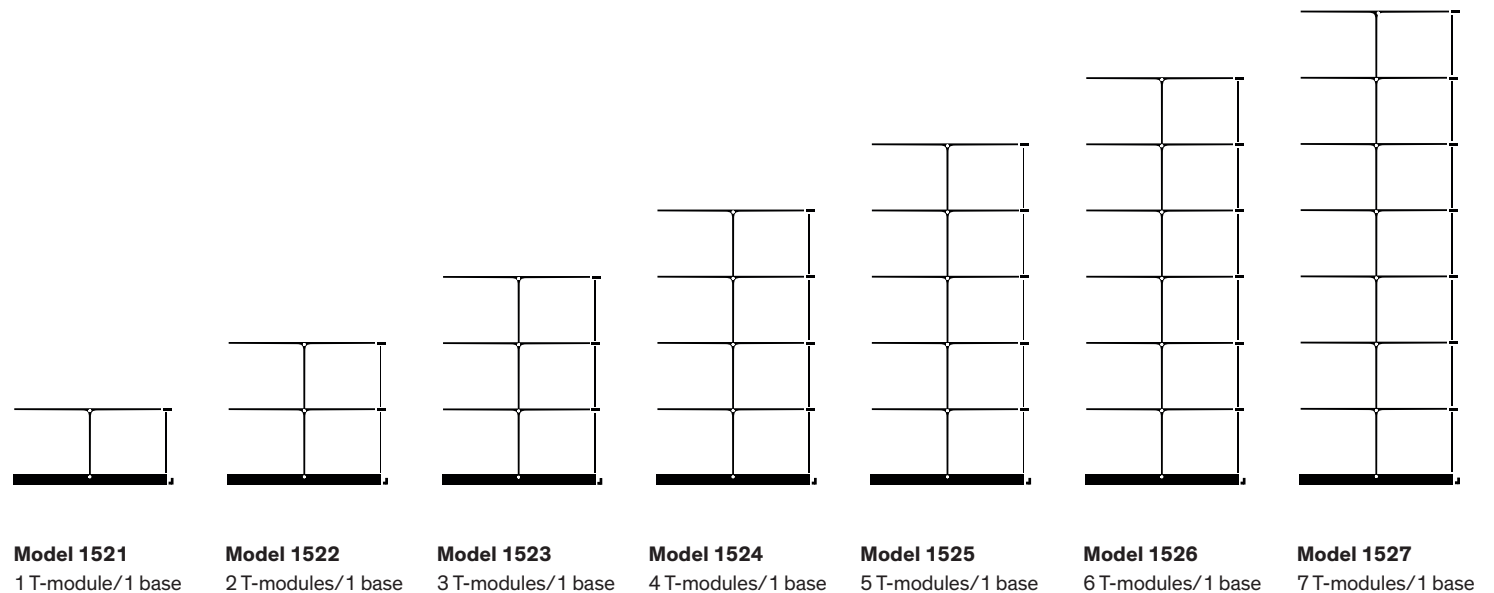

POISE® Connector

POISE® Shelving system

Frame

ABS composite material in black or white with steel wires and mountings in die-cast sandblasted zinc.

Configuration

See drawing

On request

Other colours
Wall mountings
Cross brace (for free standing units)

Note

POISE CONNECTOR: connector module with right-side connector and right steel wire

Model	Dimensions (cm)	Black / white
1521	D 35 × L 81 × H 41.5	296
1522	D 35 × L 81 × H 76.5	458
1523	D 35 × L 81 × H 111.5	615
1524	D 35 × L 81 × H 146.5	830
1525	D 35 × L 81 × H 181.5	927
1526	D 35 × L 81 × H 216.5	1,095
1527	D 35 × L 81 × H 251.5	1,238