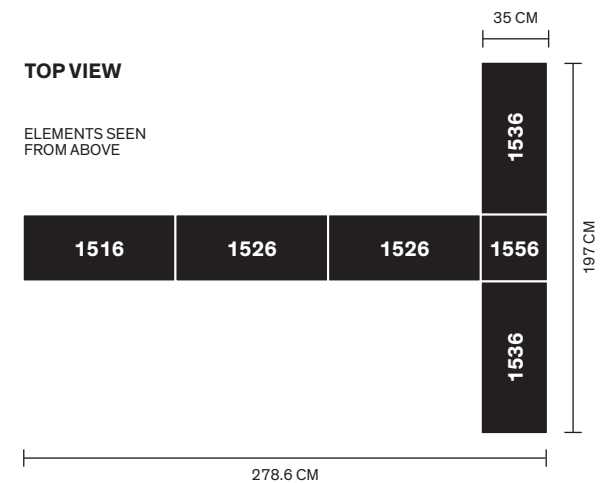

TOP VIEW

ELEMENTS SEEN
FROM ABOVE